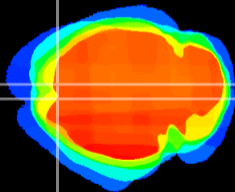

Coronal

Sagittal-R

Sagittal-L

ViBrism: CX04335  
Horizontal

Cx motor