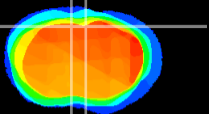

Coronal

Sagittal-R

Sagittal-L

ViBrism: CX04335  
Horizontal

Cx motor