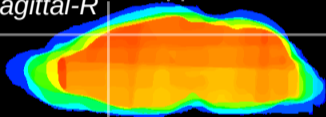

Coronal

Sagittal-R

Sagittal-L

ViBrism: CX04335  
Horizontal

Cx motor