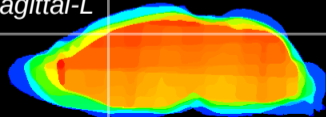

Coronal

Sagittal-R

Sagittal-L

ViBrism: CX04335  
Horizontal

Cx motor