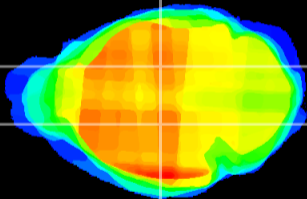

Coronal

Sagittal-R

Sagittal-L

ViBrism: CX04341
Horizontal

VPM/VPL