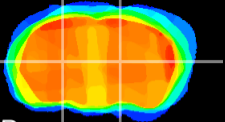

Coronal

Sagittal-R

Sagittal-L

ViBrism: CX04341
Horizontal

VPM/VPL