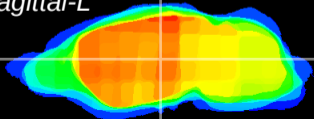

Coronal

Sagittal-R

Sagittal-L

ViBrism: CX04341
Horizontal

VPM/VPL