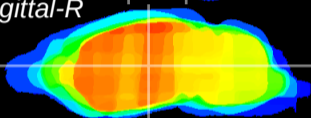

Coronal

Sagittal-R

Sagittal-L

ViBrism: CX04341
Horizontal

VPM/VPL