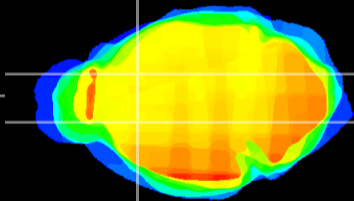

Coronal

Sagittal-R

Sagittal-L

ViBriSM: CX04343  
Horizontal

CPU medial