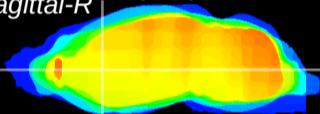

Coronal

Sagittal-R

Sagittal-L

ViBriSM: CX04343  
Horizontal

CPU medial