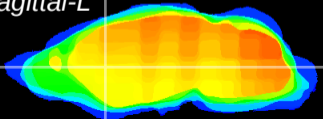

Coronal

Sagittal-R

Sagittal-L

ViBriSM: CX04343  
Horizontal

CPU medial