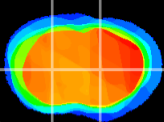

Coronal

Sagittal-R

Sagittal-L

ViBris: CX04345
Horizontal

CPU medial