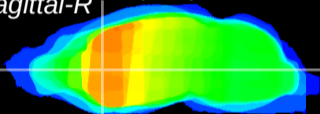

Coronal

Sagittal-R

Sagittal-L

ViBris: CX04345
Horizontal

CPU medial