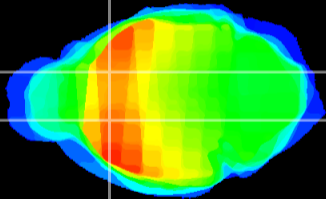

Coronal

Sagittal-R

Sagittal-L

ViBris: CX04345
Horizontal

CPU medial