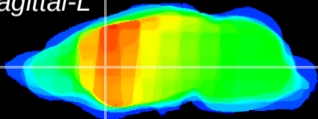

Coronal

Sagittal-R

Sagittal-L

ViBris: CX04345
Horizontal

CPU medial