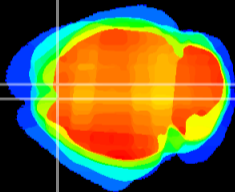

Coronal

Sagittal-R

Sagittal-L

ViBrism: CX04347  
Horizontal

Cx motor