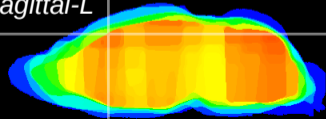

Coronal

Sagittal-R

Sagittal-L

ViBrism: CX04347  
Horizontal

Cx motor