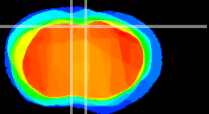

Coronal

Sagittal-R

Sagittal-L

ViBrism: CX04347  
Horizontal

Cx motor