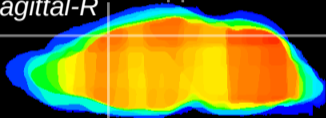

Coronal

Sagittal-R

Sagittal-L

ViBrism: CX04347  
Horizontal

Cx motor