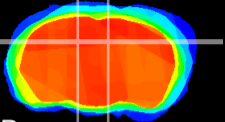

Coronal

Sagittal-R

Sagittal-L

ViBrism: CX04348
Horizontal

DG