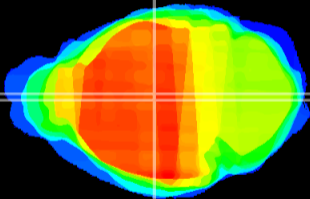

Coronal

Sagittal-R

Sagittal-L

ViBrism: CX04350
Horizontal

MD