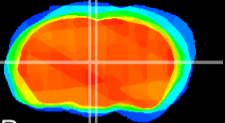

Coronal

Sagittal-R

Sagittal-L

ViBrism: CX04350
Horizontal

MD