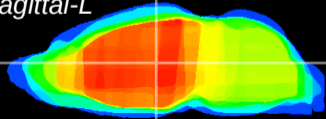

Coronal

Sagittal-R

Sagittal-L

ViBrism: CX04350
Horizontal

MD