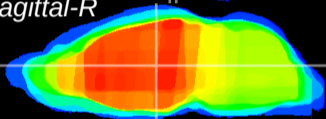

Coronal

Sagittal-R

Sagittal-L

ViBrism: CX04350
Horizontal

MD