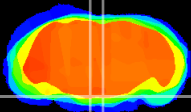

Coronal

Sagittal-R

Sagittal-L

ViBrism: CX04352
Horizontal

Pn