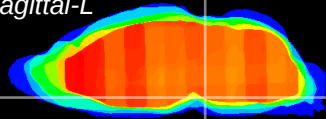

Coronal

Sagittal-R

Sagittal-L

ViBrism: CX04352
Horizontal

Pn