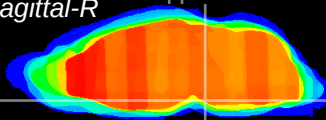

Coronal

Sagittal-R

Sagittal-L

ViBrism: CX04352
Horizontal

Pn