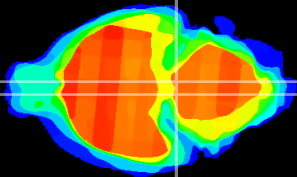

Coronal

Sagittal-R

Sagittal-L

ViBrism: CX04352
Horizontal

Pn