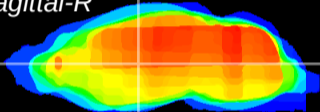

Coronal

Sagittal-R

Sagittal-L

ViBrisM: CX04354
Horizontal

VA/VL