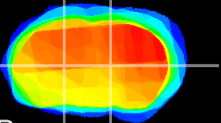

Coronal

Sagittal-R

Sagittal-L

ViBrisM: CX04354
Horizontal

VA/VL