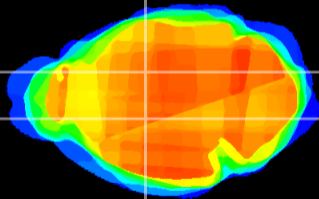

Coronal

Sagittal-R

Sagittal-L

ViBrisM: CX04354
Horizontal

VA/VL