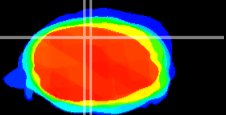

Coronal

Sagittal-R

Sagittal-L

ViBrism: CX04356  
Horizontal

Cb vermis