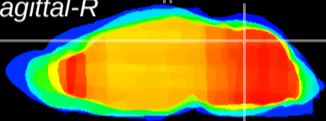

Coronal

Sagittal-R

Sagittal-L

ViBrism: CX04356  
Horizontal

Cb vermis