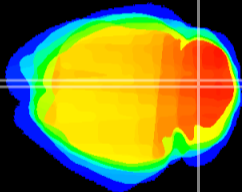

Coronal

Sagittal-R

Sagittal-L

ViBrism: CX04356  
Horizontal

Cb vermis