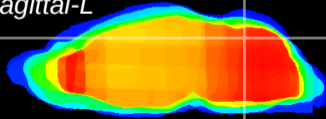

Coronal

Sagittal-R

Sagittal-L

ViBrism: CX04356  
Horizontal

Cb vermis