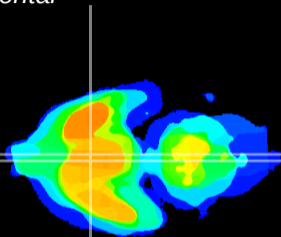

Coronal

Sagittal-R

Sagittal-L

ViBrisM: CX04356
Horizontal

SCN