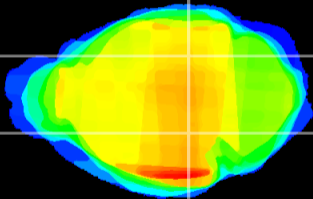

Coronal

Sagittal-R

Sagittal-L

ViBrism: CX04365
Horizontal

MG