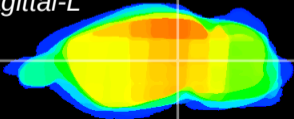

Coronal

Sagittal-R

Sagittal-L

ViBrism: CX04365
Horizontal

MG