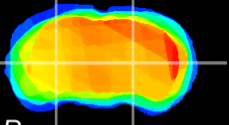

Coronal

Sagittal-R

Sagittal-L

ViBrism: CX04365
Horizontal

MG