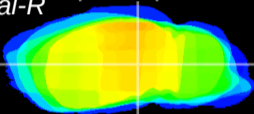

Coronal

Sagittal-R

Sagittal-L

ViBrism: CX04365
Horizontal

MG