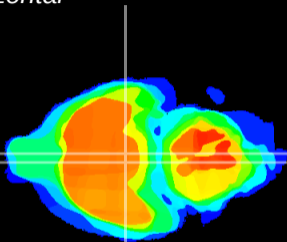

Coronal

Sagittal-R

Sagittal-L

ViBrism: CX04366
Horizontal

VMH