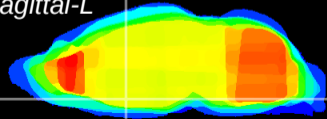

Coronal

Sagittal-R

Sagittal-L

ViBriSM: CX04367  
Horizontal

MPA