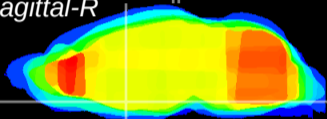

Coronal

Sagittal-R

Sagittal-L

ViBriSM: CX04367  
Horizontal

MPA