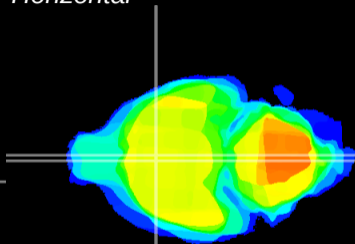

Coronal

Sagittal-R

Sagittal-L

ViBriSM: CX04367  
Horizontal

MPA