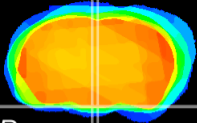

Coronal

Sagittal-R

Sagittal-L

ViBrism: CX04368
Horizontal

Arc