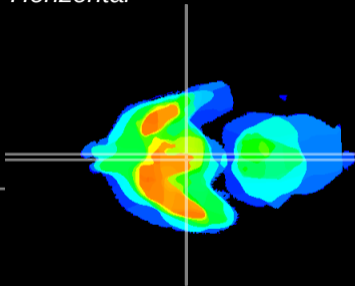

Coronal

Sagittal-R

Sagittal-L

ViBrism: CX04368
Horizontal

Arc