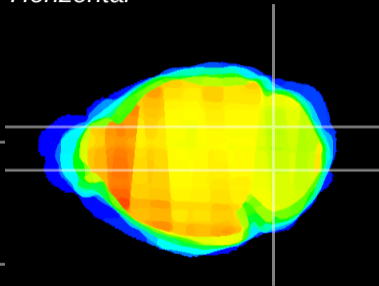

Coronal

Sagittal-R

Sagittal-L

ViBrism: CX04370
Horizontal

Cb nucleus