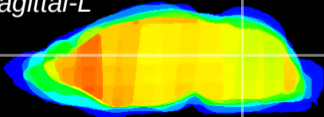

Coronal

Sagittal-R

Sagittal-L

ViBrism: CX04370
Horizontal

Cb nucleus