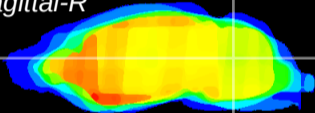

Coronal

Sagittal-R

Sagittal-L

ViBrism: CX04370
Horizontal

Cb nucleus