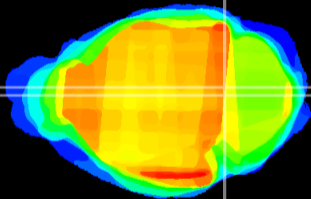

Coronal

Sagittal-R

Sagittal-L

ViBrism: CX04375
Horizontal

Tg