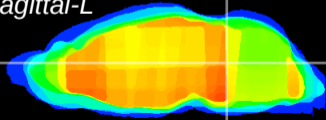

Coronal

Sagittal-R

Sagittal-L

ViBrism: CX04375
Horizontal

Tg