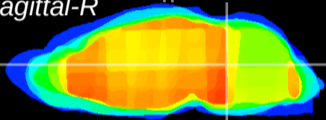

Coronal

Sagittal-R

Sagittal-L

ViBrism: CX04375
Horizontal

Tg