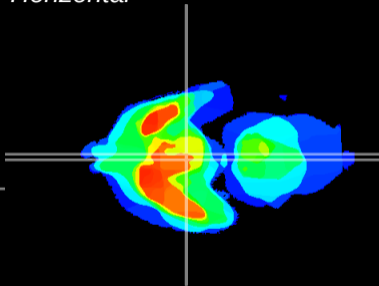

Coronal

Sagittal-R

Sagittal-L

ViBrism: CX04376
Horizontal

Arc