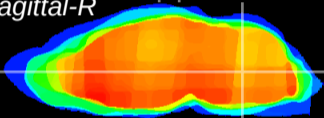

Coronal

Sagittal-R

Sagittal-L

ViBrism: CX04376
Horizontal

MVe