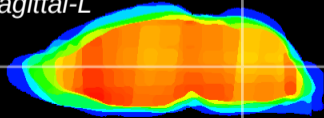

Coronal

Sagittal-R

Sagittal-L

ViBrism: CX04376
Horizontal

MVe