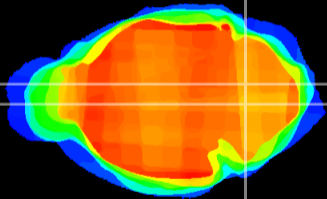

Coronal

Sagittal-R

Sagittal-L

ViBrism: CX04376
Horizontal

MVe