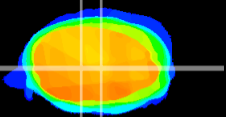

Coronal

Sagittal-R

Sagittal-L

ViBrism: CX04376
Horizontal

MVe