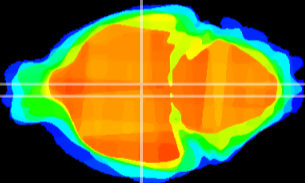

Coronal

Sagittal-R

Sagittal-L

ViBrism: CX04383
Horizontal

DM