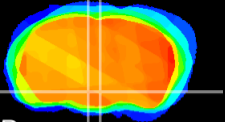

Coronal

Sagittal-R

Sagittal-L

ViBrism: CX04383
Horizontal

DM