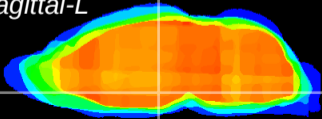

Coronal

Sagittal-R

Sagittal-L

ViBrism: CX04383
Horizontal

DM