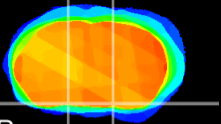

Coronal

Sagittal-R

Sagittal-L

ViBrisM: CX04383
Horizontal

S0