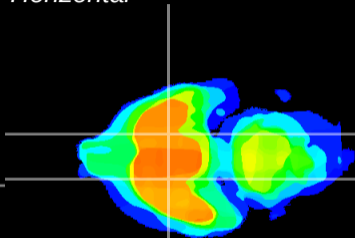

Coronal

Sagittal-R

Sagittal-L

ViBrisM: CX04383
Horizontal

S0