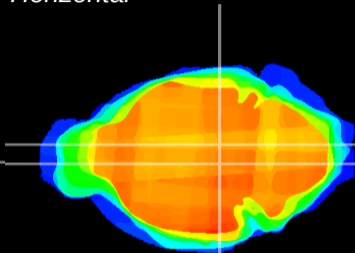

Coronal

Sagittal-R

Sagittal-L

ViBrism: CX04383
Horizontal

VTA