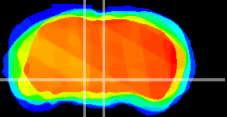

Coronal

Sagittal-R

Sagittal-L

ViBrism: CX04383
Horizontal

VTA