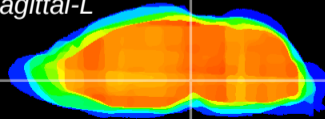

Coronal

Sagittal-R

Sagittal-L

ViBrism: CX04383
Horizontal

VTA