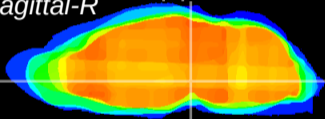

Coronal

Sagittal-R

Sagittal-L

ViBrism: CX04383
Horizontal

VTA