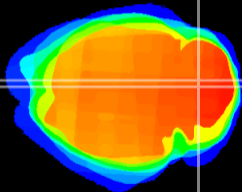

Coronal

Sagittal-R

Sagittal-L

ViBrism: CX04389
Horizontal

Cb vermis