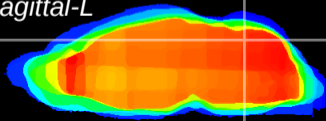

Coronal

Sagittal-R

Sagittal-L

ViBrism: CX04389
Horizontal

Cb vermis