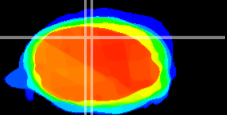

Coronal

Sagittal-R

Sagittal-L

ViBrism: CX04389
Horizontal

Cb vermis