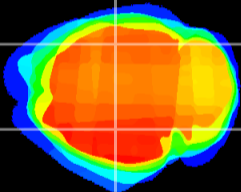

Coronal

Sagittal-R

Sagittal-L

ViBrism: CX04409
Horizontal

CA2/CA3