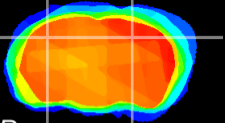

Coronal

Sagittal-R

Sagittal-L

ViBrism: CX04409
Horizontal

CA2/CA3