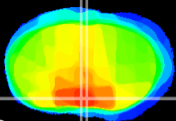

Coronal

Sagittal-R

Sagittal-L

ViBrism: CX04413
Horizontal

MPA