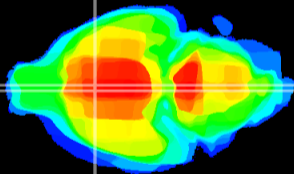

Coronal

Sagittal-R

Sagittal-L

ViBrism: CX04413
Horizontal

MPA