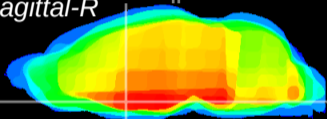

Coronal

Sagittal-R

Sagittal-L

ViBrism: CX04413
Horizontal

MPA