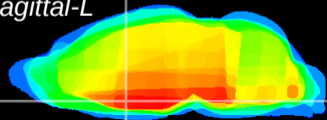

Coronal

Sagittal-R

Sagittal-L

ViBrism: CX04413
Horizontal

MPA