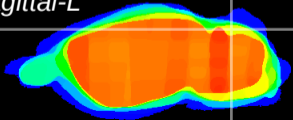

Coronal

Sagittal-R

Sagittal-L

ViBrism: CX04420
Horizontal

Cb lobe