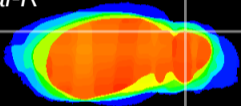

Coronal

Sagittal-R

Sagittal-L

ViBrism: CX04420
Horizontal

Cb lobe