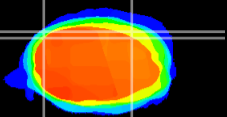

Coronal

Sagittal-R

Sagittal-L

ViBrism: CX04420
Horizontal

Cb lobe