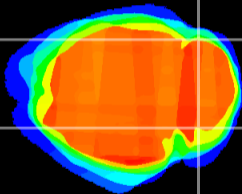

Coronal

Sagittal-R

Sagittal-L

ViBrism: CX04420
Horizontal

Cb lobe