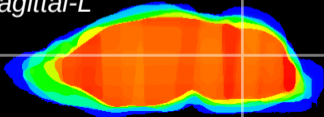

Coronal

Sagittal-R

Sagittal-L

ViBrism: CX04420  
Horizontal

Cb nucleus