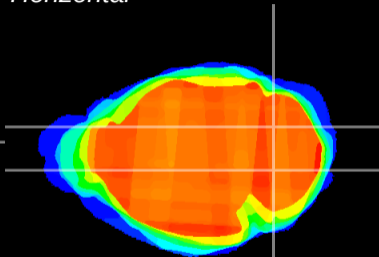

Coronal

Sagittal-R

Sagittal-L

ViBrism: CX04420  
Horizontal

Cb nucleus