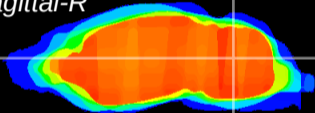

Coronal

Sagittal-R

Sagittal-L

ViBrism: CX04420  
Horizontal

Cb nucleus