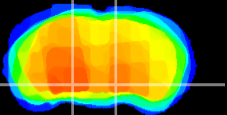

Coronal

Sagittal-R

Sagittal-L

ViBrism: CX04421
Horizontal

SN