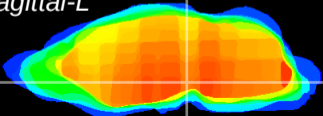

Coronal

Sagittal-R

Sagittal-L

ViBrism: CX04421
Horizontal

SN