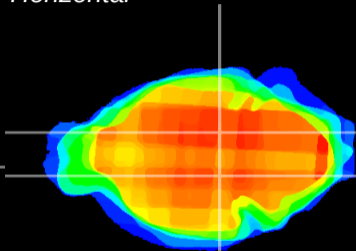

Coronal

Sagittal-R

Sagittal-L

ViBrism: CX04421
Horizontal

SN