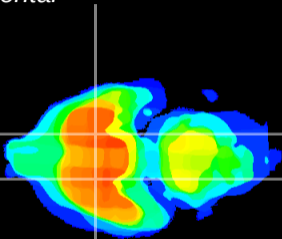

Coronal

Sagittal-R

Sagittal-L

ViBrism: CX04421
Horizontal

S0