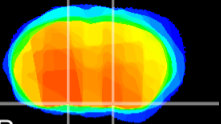

Coronal

Sagittal-R

Sagittal-L

ViBrism: CX04421
Horizontal

S0