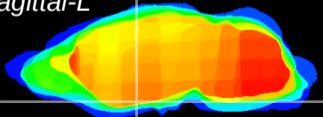

Coronal

Sagittal-R

Sagittal-L

ViBrism: CX04423
Horizontal

S0