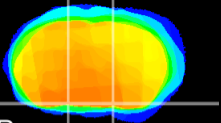

Coronal

Sagittal-R

Sagittal-L

ViBrism: CX04423
Horizontal

S0