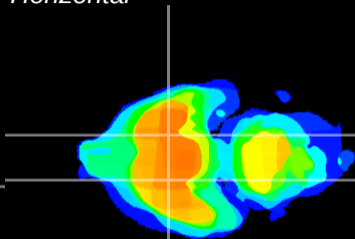

Coronal

Sagittal-R

Sagittal-L

ViBrism: CX04423
Horizontal

S0