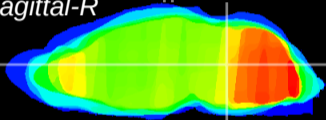

Coronal

Sagittal-R

Sagittal-L

ViBrism: CX04425
Horizontal

Tg