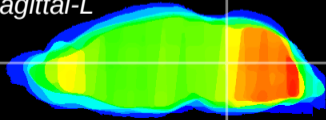

Coronal

Sagittal-R

Sagittal-L

ViBrism: CX04425
Horizontal

Tg