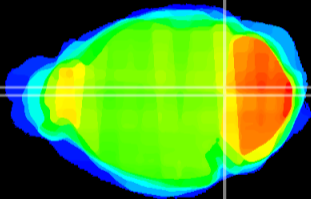

Coronal

Sagittal-R

Sagittal-L

ViBrism: CX04425
Horizontal

Tg