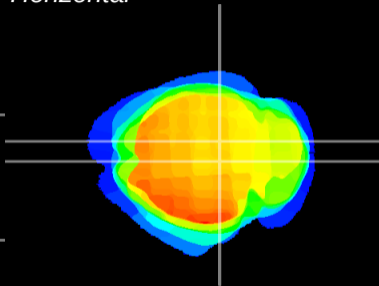

Coronal

Sagittal-R

Sagittal-L

ViBrism: CX04428
Horizontal

SC