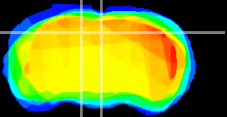

Coronal

Sagittal-R

Sagittal-L

ViBrism: CX04428
Horizontal

SC