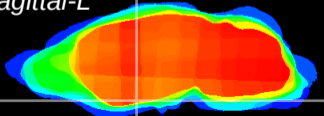

Coronal

Sagittal-R

Sagittal-L

ViBriSM: CX04430
Horizontal

S0