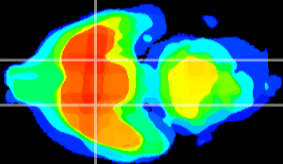

Coronal

Sagittal-R

Sagittal-L

ViBriSM: CX04430
Horizontal

S0