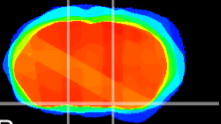

Coronal

Sagittal-R

Sagittal-L

ViBriSM: CX04430
Horizontal

S0