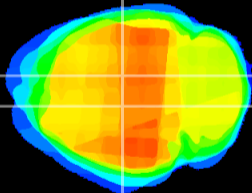

Coronal

Sagittal-R

Sagittal-L

ViBrism: CX04433
Horizontal

DG