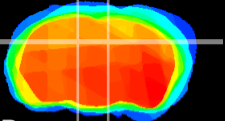

Coronal

Sagittal-R

Sagittal-L

ViBrism: CX04433
Horizontal

DG