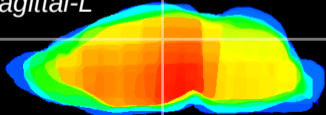

Coronal

Sagittal-R

Sagittal-L

ViBrism: CX04433
Horizontal

DG