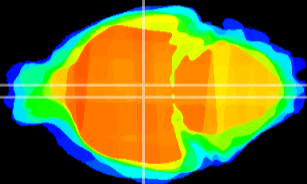

Coronal

Sagittal-R

Sagittal-L

ViBrism: CX04434
Horizontal

DM