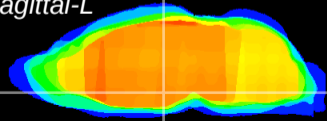

Coronal

Sagittal-R

Sagittal-L

ViBrism: CX04434
Horizontal

DM