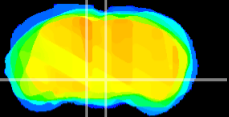

Coronal

Sagittal-R

Sagittal-L

ViBrism: CX04436
Horizontal

VTA