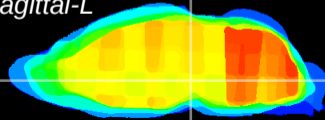

Coronal

Sagittal-R

Sagittal-L

ViBrism: CX04436
Horizontal

VTA