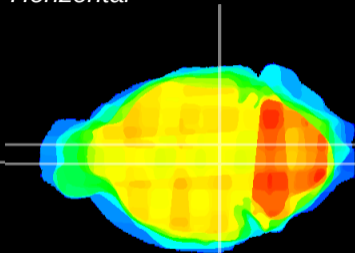

Coronal

Sagittal-R

Sagittal-L

ViBrism: CX04436
Horizontal

VTA