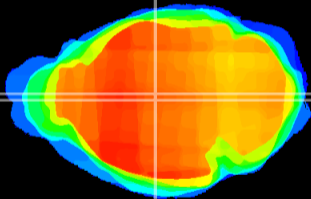

Coronal

Sagittal-R

Sagittal-L

ViBrism: CX04437
Horizontal

MD