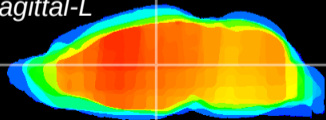

Coronal

Sagittal-R

Sagittal-L

ViBrism: CX04437
Horizontal

MD