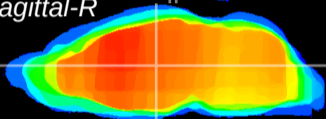

Coronal

Sagittal-R

Sagittal-L

ViBrism: CX04437
Horizontal

MD