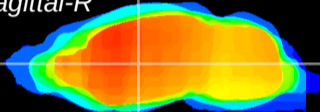

Coronal

Sagittal-R

Sagittal-L

ViBriSM: CX04437
Horizontal

VA/VL