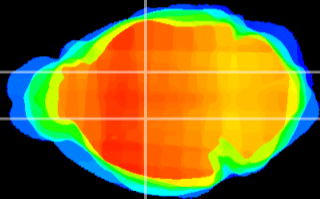

Coronal

Sagittal-R

Sagittal-L

ViBriSM: CX04437
Horizontal

VA/VL