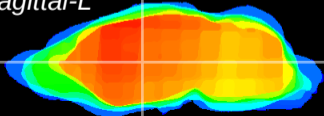

Coronal

Sagittal-R

Sagittal-L

ViBriSM: CX04437
Horizontal

VA/VL