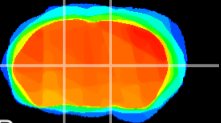

Coronal

Sagittal-R

Sagittal-L

ViBriSM: CX04437
Horizontal

VA/VL