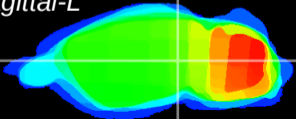

Coronal

Sagittal-R

Sagittal-L

ViBrism: CX04439
Horizontal

MG