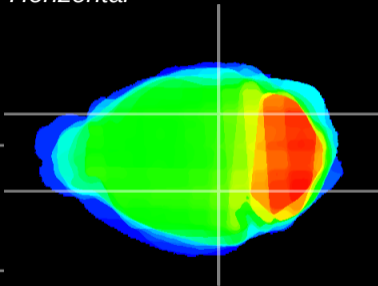

Coronal

Sagittal-R

Sagittal-L

ViBrism: CX04439
Horizontal

MG