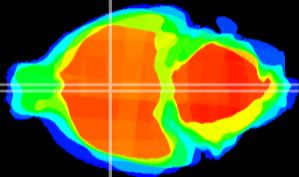

Coronal

Sagittal-R

Sagittal-L

ViBriSm: CX04445
Horizontal

SPa dorsal