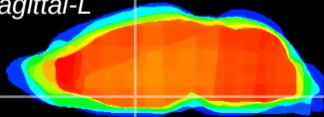

Coronal

Sagittal-R

Sagittal-L

ViBriSm: CX04445
Horizontal

SPa dorsal