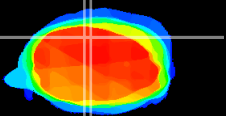

Coronal

Sagittal-R

Sagittal-L

ViBrism: CX04446
Horizontal

Cb vermis