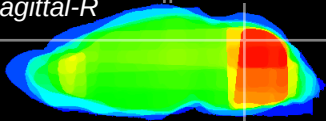

Coronal

Sagittal-R

Sagittal-L

ViBrism: CX04446
Horizontal

Cb vermis