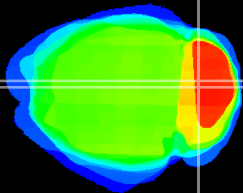

Coronal

Sagittal-R

Sagittal-L

ViBrism: CX04446
Horizontal

Cb vermis