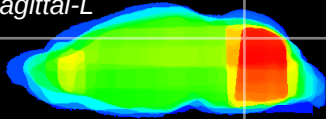

Coronal

Sagittal-R

Sagittal-L

ViBrism: CX04446
Horizontal

Cb vermis