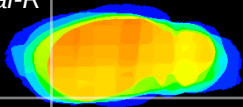

Coronal

Sagittal-R

Sagittal-L

ViBrism: CX04450
Horizontal

Pir