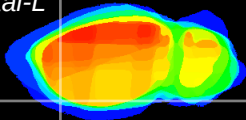

Coronal

Sagittal-R

Sagittal-L

ViBrism: CX04450
Horizontal

Pir