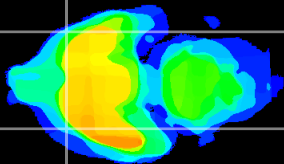

Coronal

Sagittal-R

Sagittal-L

ViBrism: CX04450
Horizontal

Pir