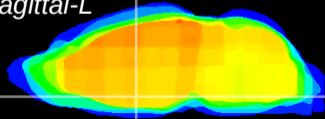

Coronal

Sagittal-R

Sagittal-L

ViBriSm: CX04450
Horizontal

SPa dorsal