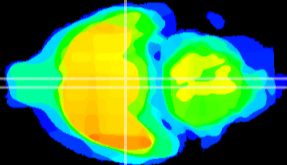

Coronal

Sagittal-R

Sagittal-L

ViBrism: CX04450
Horizontal

VMH