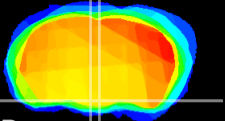

Coronal

Sagittal-R

Sagittal-L

ViBrism: CX04450
Horizontal

VMH