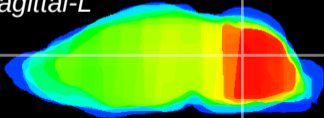

Coronal

Sagittal-R

Sagittal-L

ViBrism: CX04454
Horizontal

Cb nucleus