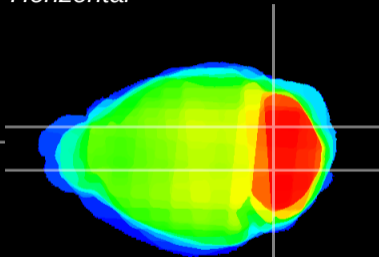

Coronal

Sagittal-R

Sagittal-L

ViBrism: CX04454
Horizontal

Cb nucleus