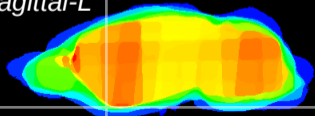

Coronal

Sagittal-R

Sagittal-L

ViBrism: CX04457
Horizontal

Tu