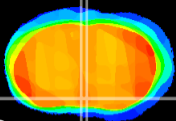

Coronal

Sagittal-R

Sagittal-L

ViBrism: CX04461  
Horizontal

MPA