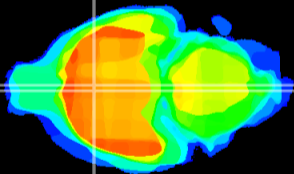

Coronal

Sagittal-R

Sagittal-L

ViBrism: CX04461  
Horizontal

MPA