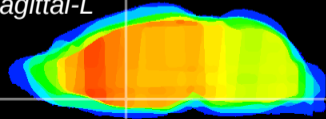

Coronal

Sagittal-R

Sagittal-L

ViBrism: CX04461  
Horizontal

MPA