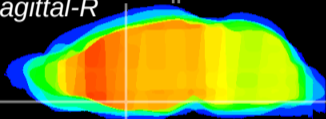

Coronal

Sagittal-R

Sagittal-L

ViBrism: CX04461  
Horizontal

MPA