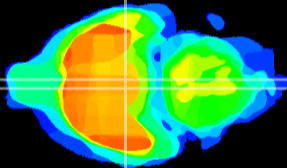

Coronal

Sagittal-R

Sagittal-L

ViBrism: CX04461
Horizontal

VMH