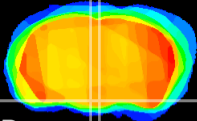

Coronal

Sagittal-R

Sagittal-L

ViBrism: CX04461
Horizontal

VMH