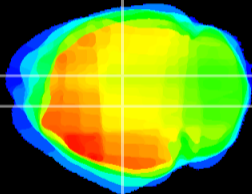

Coronal

Sagittal-R

Sagittal-L

ViBrism: CX04465
Horizontal

DG