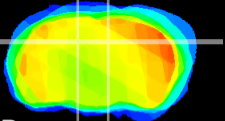

Coronal

Sagittal-R

Sagittal-L

ViBrism: CX04465
Horizontal

DG