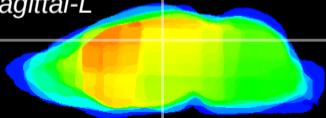

Coronal

Sagittal-R

Sagittal-L

ViBrism: CX04465
Horizontal

DG