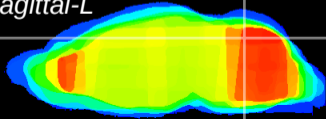

Coronal

Sagittal-R

Sagittal-L

ViBrism: CX04468  
Horizontal

Cb vermis