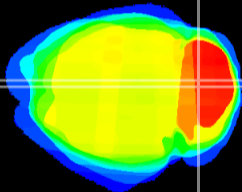

Coronal

Sagittal-R

Sagittal-L

ViBrism: CX04468  
Horizontal

Cb vermis