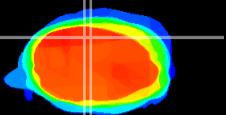

Coronal

Sagittal-R

Sagittal-L

ViBrism: CX04468  
Horizontal

Cb vermis